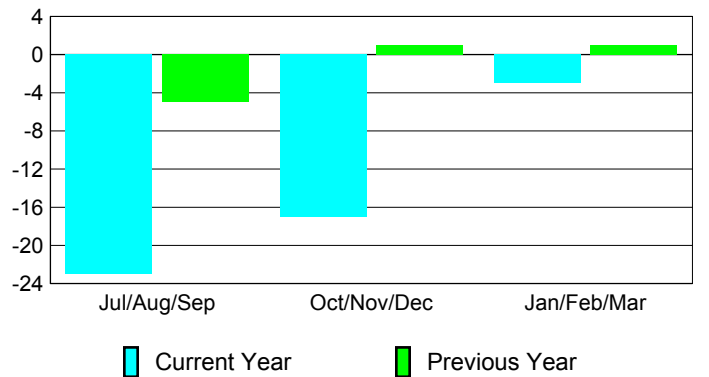

Membership Results 2008-2009

Membership 2007-2008

Month	Net Memb Goal	Actual New Memb	Actual Dropped Memb	Gain/Loss of Memb	Gain/Loss of Memb
Jul/Aug/Sep	0	16	-39	-23	-5
Oct/Nov/Dec	10	10	-27	-17	1
Jan/Feb/Mar	10	25	-28	-3	1
Totals	20	51	-94	-43	-3

Membership Results 2008-2009

Goal, New, Dropped, Gain/Loss

Comparison of Membership Gain/Loss

Current Year Compared to the Previous Year

Gender Comparison 2008-2009