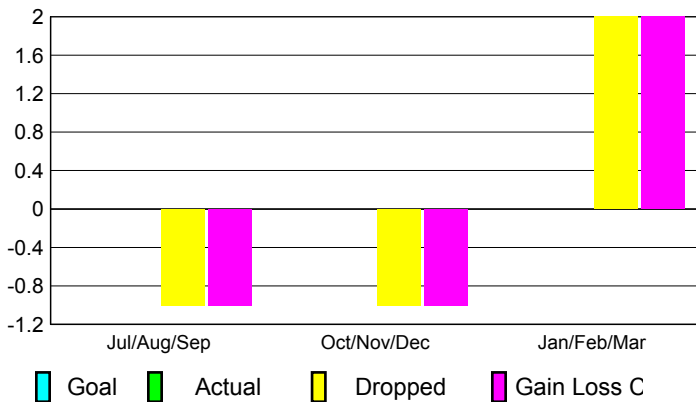

2008-2009 GMT Quarterly Report for District (or Undistricted) **District 104 A**

GMT: **JON BJARNI THORSTEINSSO**

Location: **NORWAY**

GMT CA: **4**

CLUBS

Club Results 2008-2009

Clubs 2007-2008

Month	New Club Goal	Actual New Clubs	Actual Dropped Clubs	Gain/Loss of Clubs	Gain/Loss of Clubs
Jul/Aug/Sep	0	0	-1	-1	0
Oct/Nov/Dec	0	0	-1	-1	0
Jan/Feb/Mar	0	0	2	2	0
Totals	0	0	0	0	0

Club Results 2008-2009

Goal, New, Dropped, Gain/Loss

Comparison of Club Gain/Loss

Current Year Compared to the Previous Year

YTD Status Quo Clubs 2008-2009

Status Quo Clubs Compared to Status Quo Members

MEMBERSHIP

Membership Results 2008-2009

Membership 2007-2008

Month	Net Memb Goal	Actual New Memb	Actual Dropped Memb	Gain/Loss of Memb	Gain/Loss of Memb
Jul/Aug/Sep	0	16	-39	-23	-5
Oct/Nov/Dec	10	10	-27	-17	1
Jan/Feb/Mar	10	25	-28	-3	1
Totals	20	51	-94	-43	-3