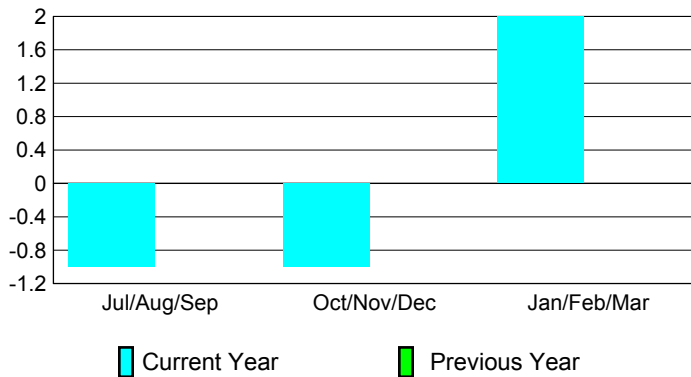

2008-2009 GMT Quarterly Report for District (or Undistricted) **District 104 A**

GMT: **JON BJARNI THORSTEINSSO**

Location: **NORWAY**

GMT CA: **4**

CLUBS

Club Results 2008-2009

Clubs 2007-2008

Month	New Club Goal	Actual New Clubs	Actual Dropped Clubs	Gain/Loss of Clubs	Gain/Loss of Clubs
Jul/Aug/Sep	0	0	-1	-1	0
Oct/Nov/Dec	0	0	-1	-1	0
Jan/Feb/Mar	0	0	2	2	0
Totals	0	0	0	0	0

Club Results 2008-2009

Goal, New, Dropped, Gain/Loss

Comparison of Club Gain/Loss

Current Year Compared to the Previous Year

YTD Status Quo Clubs 2008-2009

Status Quo Clubs Compared to Status Quo Members

MEMBERSHIP