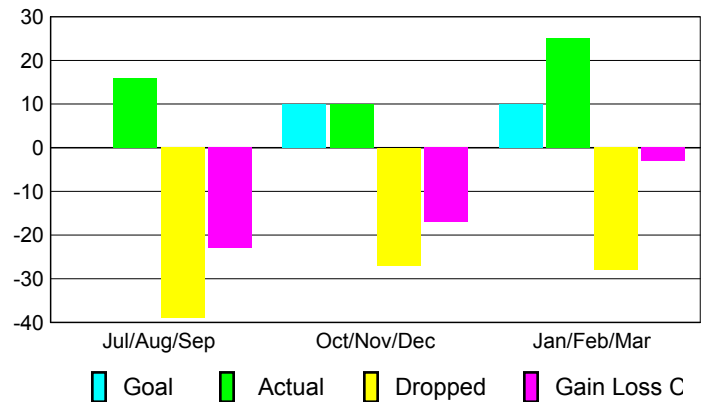

Membership Results 2008-2009

Goal, New, Dropped, Gain/Loss